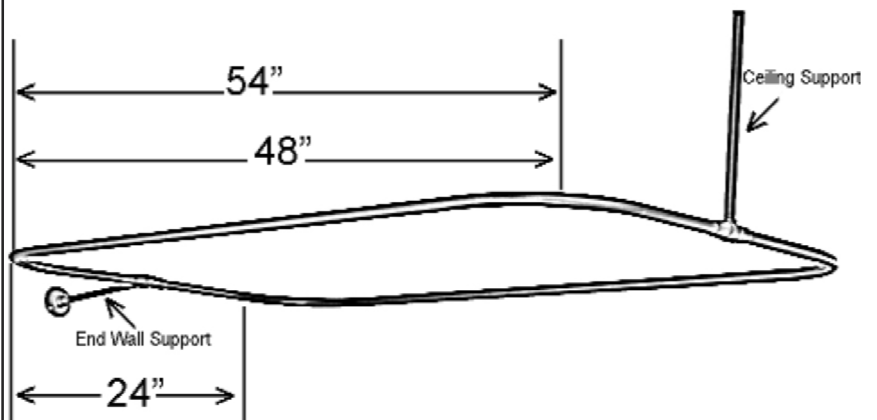

RECTANGULAR SHOWER ROD

Cat. No.
4150

Features:

- ▶ 3/4" Solid Brass Tubing
- ▶ Includes 30" Ceiling Support Assembly
- ▶ Includes 10" End Wall Support Assembly
- ▶ 5/8" OD Supports are Adjustable by Cutting
- ▶ Finish varies by size
- ▶ Available In 2 Sizes: 48" (#4150-48), and 54" (#4150-54)
- ▶ All Rods Come As Four Pieces

Size	Finish
48" L X 24"D	PB, CP, SN, PN or ORB
54" L X 24"D	PB, CP, SN, or PN

Finishes:

- CP** Polished Chrome
- SN** Brushed Nickel
- PB** Polished Brass
- ORB** Oil Rubbed Bronze
- PN** Polished Nickel

**End Wall Support
Assembly**

Dimensions are nominal and may vary. Dimensions and specifications subject to change without notice.